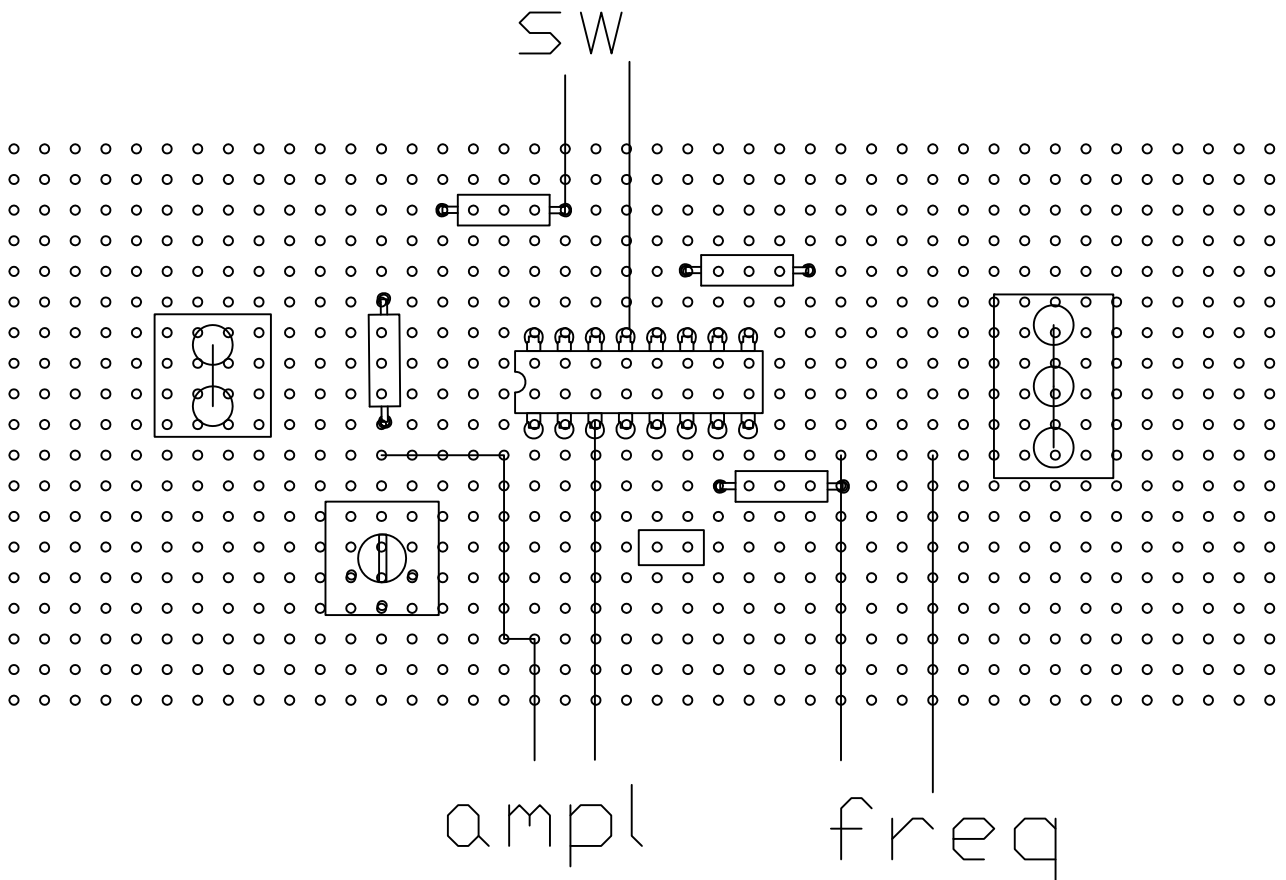

Function Generator
Mountain Man Stuff
December 2009

FREQUENCY

Sine Wave
Triangular Wave

Square
Tri/Sine
Ground

AMPLITUDE

+12V
Gnd

Function Generator