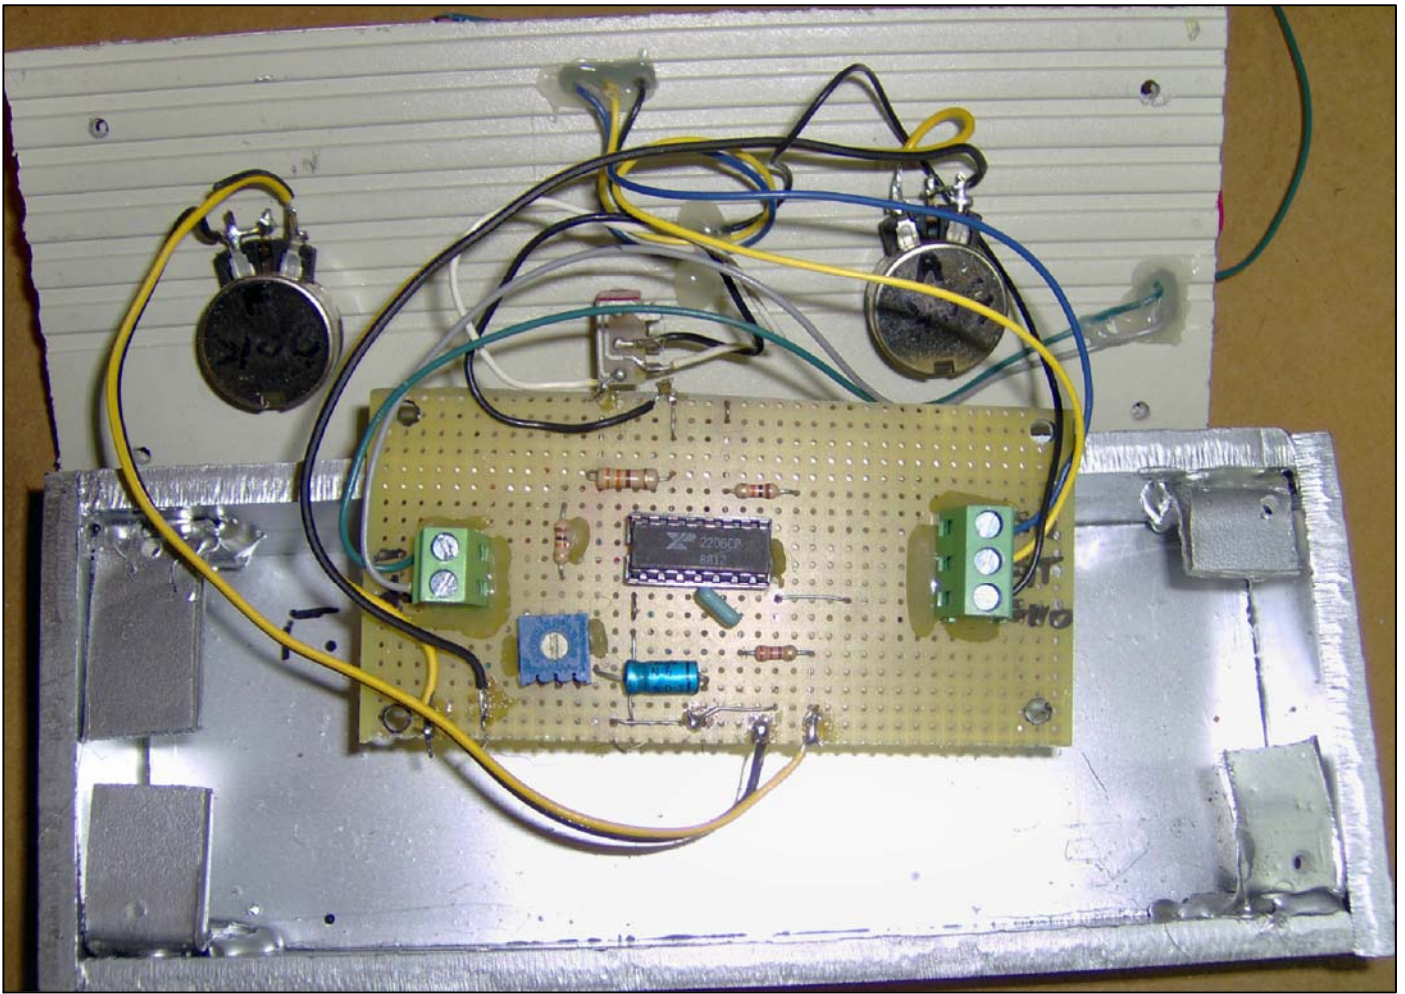

Function Generator
Mountain Man Stuff
December 2009

FREQUENCY

Sine Wave
Triangular Wave

Square
Tri/Sine
Ground

AMPLITUDE

+12V
Gnd

Function Generator