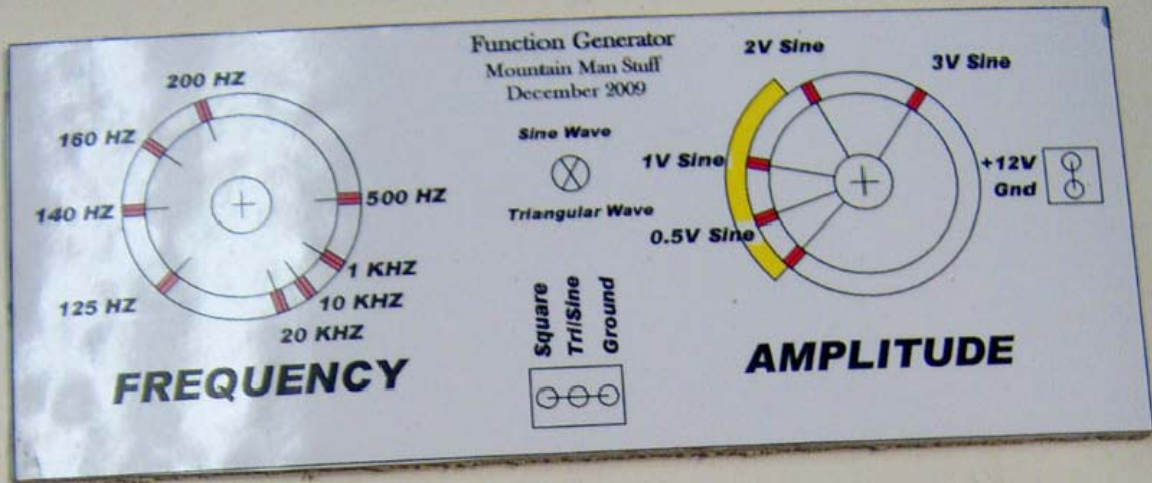

Function Generator
Mountain Man Stuff
December 2009

FREQUENCY

Sine Wave
Triangular Wave

Square
Tri/Sine
Ground

AMPLITUDE

+12V
Gnd

Function Generator